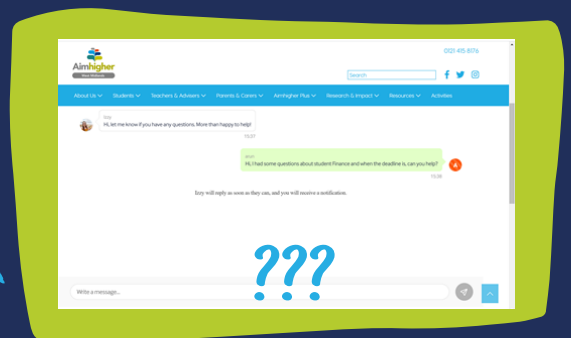

[CLICK HERE TO CHAT TO OUR FRIENDLY STAFF TODAY](https://www.aimhigherwm.ac.uk/ask)

<https://www.aimhigherwm.ac.uk/ask>

If you have any issues you can get in touch with us at aimhigher@contacts.bham.ac.uk