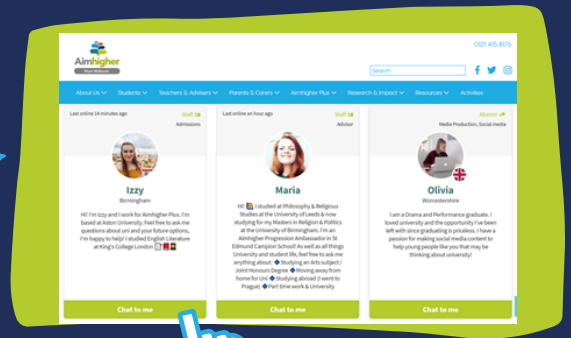

SPEAK TO AIMHIGHER

THE HOW TO GUIDE

Go our website aimhigherwm.ac.uk and click '**Chat now**'

Choose a mentor and click '**Chat to me**'

2

(You can browse our bios to decide who you want to talk to or search for someone you know)

3

Click '**Get started**' You'll need to fill in a few details on your first visit or sign in if you already have an account

4

Ask us your questions!

[CLICK HERE TO CHAT TO OUR FRIENDLY STAFF TODAY](https://www.aimhigherwm.ac.uk/ask)