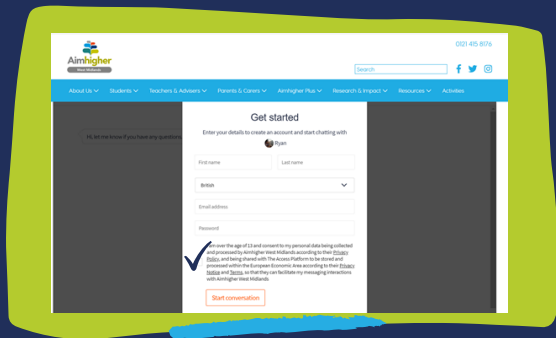

SPEAK TO AIMHIGHER

THE HOW TO GUIDE

Go our website aimhigherwm.ac.uk and click '**Chat now**'

Choose a mentor and click '**Chat to me**'

2

(You can browse our bios to decide who you want to talk to or search for someone you know)

3

Click '**Get started**' You'll need to fill in a few details on your first visit or sign in if you already have an account

4

Ask us your questions!

[CLICK HERE TO CHAT TO OUR FRIENDLY STAFF TODAY](https://www.aimhigherwm.ac.uk/ask)